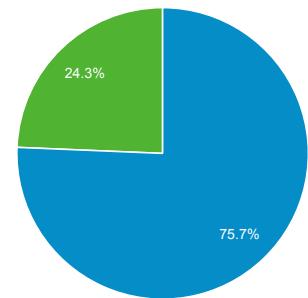

Oct 1, 2013 - Oct 31, 2013

Audience Overview

All Visits
100.00%

Overview

79,882 people visited this site

Visits 97,073	Unique Visitors 79,882	Pageviews 260,007
Pages / Visit 2.68	Avg. Visit Duration 00:02:00	Bounce Rate 73.77%
% New Visits 75.63%		

■ New Visitor ■ Returning Visitor

Language	Visits	% Visits
1. en-us	91,712	94.48%
2. en	1,552	1.60%
3. c	1,351	1.39%
4. zh-cn	805	0.83%
5. en-gb	151	0.16%
6. pt-br	148	0.15%
7. es	144	0.15%
8. es-es	118	0.12%
9. tr	108	0.11%
10. ja	105	0.11%