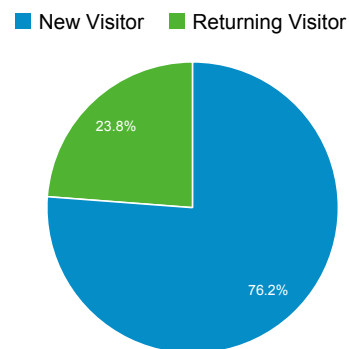

Jan 1, 2014 - Jan 31, 2014

Audience Overview

Overview

95,496 people visited this site

Visits 115,208	Unique Visitors 95,496	Pageviews 297,429
Pages / Visit 2.58	Avg. Visit Duration 00:01:51	Bounce Rate 75.95%
% New Visits 76.18%		