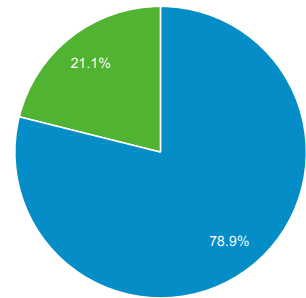

Mar 1, 2013 - Mar 31, 2013

Audience Overview

● % of visits: 100.00%

Overview

65,877 people visited this site

■ New Visitor ■ Returning Visitor

Language	Visits	% Visits
1. en-us	74,193	95.62%
2. en	2,707	3.49%
3. en-gb	111	0.14%
4. es-es	86	0.11%
5. zh-cn	70	0.09%
6. es	60	0.08%
7. en_us	55	0.07%
8. fr	27	0.03%
9. ru	24	0.03%
10. zh-tw	24	0.03%