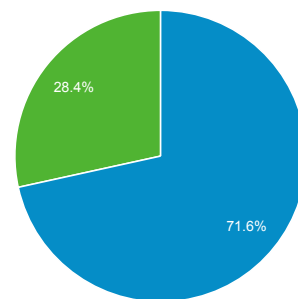

Mar 1, 2014 - Mar 31, 2014

Audience Overview

All Visits
100.00%

Overview

Visits
104,472

Unique Visitors
83,162

Pageviews
297,842

Pages / Visit
2.85

Avg. Visit Duration
00:02:08

Bounce Rate
74.82%

% New Visits
71.53%

■ New Visitor ■ Returning Visitor

Language	Visits	% Visits
1. en-us	102,454	98.07%
2. en	854	0.82%
3. en-gb	210	0.20%
4. es-us	127	0.12%
5. es-es	112	0.11%
6. es	79	0.08%
7. es-419	68	0.07%
8. pt-br	67	0.06%
9. zh-cn	46	0.04%
10. en_us	42	0.04%