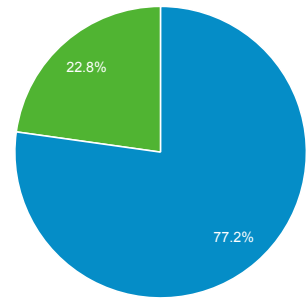

Apr 1, 2013 - Apr 30, 2013

Audience Overview

100.00% of visits

Overview

52,832 people visited this site

■ New Visitor ■ Returning Visitor

Language	Visits	% Visits
1. en-us	60,825	96.59%
2. en	1,536	2.44%
3. es-es	107	0.17%
4. en-gb	67	0.11%
5. es-us	66	0.10%
6. es	47	0.07%
7. zh-cn	47	0.07%
8. en_us	33	0.05%
9. ko	31	0.05%
10. pt-br	17	0.03%