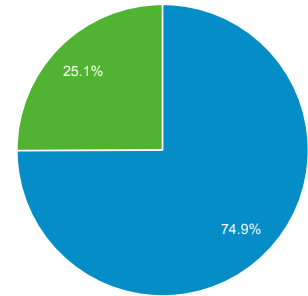

May 1, 2013 - May 31, 2013

Audience Overview

100.00% of visits

Overview

50,703 people visited this site

■ New Visitor ■ Returning Visitor

Language	Visits	% Visits
1. en-us	59,630	95.48%
2. en	2,035	3.26%
3. es-es	116	0.19%
4. en-gb	110	0.18%
5. es-us	68	0.11%
6. es	61	0.10%
7. zh-cn	60	0.10%
8. en_us	49	0.08%
9. fr	27	0.04%
10. ko	24	0.04%