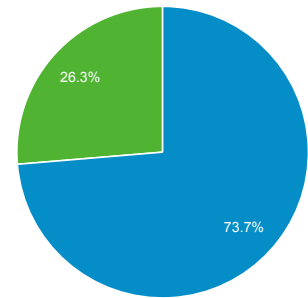

Audience Overview

Jul 1, 2013 - Jul 31, 2013

● % of visits: 100.00%

Overview

86,444 people visited this site

■ New Visitor ■ Returning Visitor

Language	Visits	% Visits
1. en-us	101,576	94.46%
2. en	3,191	2.97%
3. c	1,301	1.21%
4. zh-cn	222	0.21%
5. en-gb	145	0.13%
6. es-es	122	0.11%
7. es	121	0.11%
8. pt-br	112	0.10%
9. fr	75	0.07%
10. en_us	64	0.06%