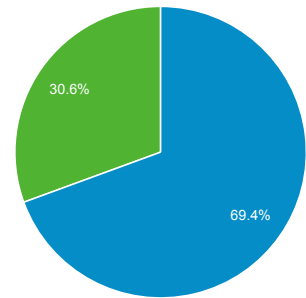

Audience Overview

Aug 1, 2013 - Aug 31, 2013

100.00% of visits

Overview

75,125 people visited this site

■ New Visitor ■ Returning Visitor

Language	Visits	% Visits
1. en-us	91,390	95.05%
2. en	2,346	2.44%
3. c	1,240	1.29%
4. zh-cn	164	0.17%
5. en-gb	127	0.13%
6. es-es	105	0.11%
7. es	93	0.10%
8. en_us	84	0.09%
9. es-us	48	0.05%
10. ru	41	0.04%